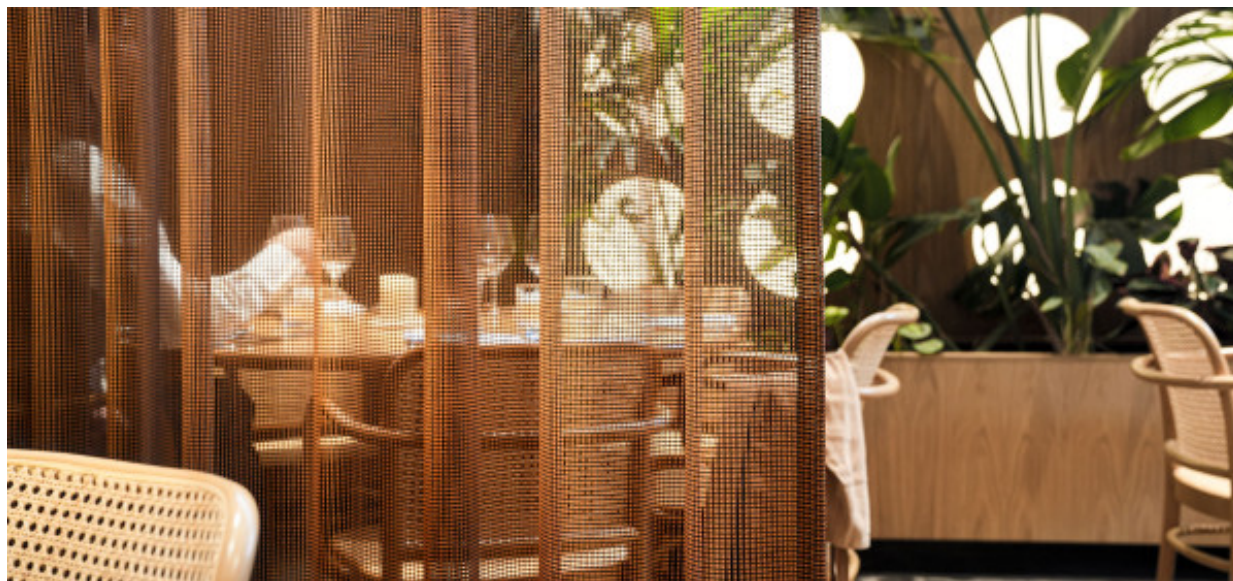

Teon

8085.01 - 8085.12

Product
Curtain

Description
Soft two-tonal floor-to-ceiling curtain fabric in a large scale open grid construction

Composition
100% polyester FR

Width
± 306 cm, ± 121 inches

Weight
± 214 gr/m, ± 7 oz/yd¹