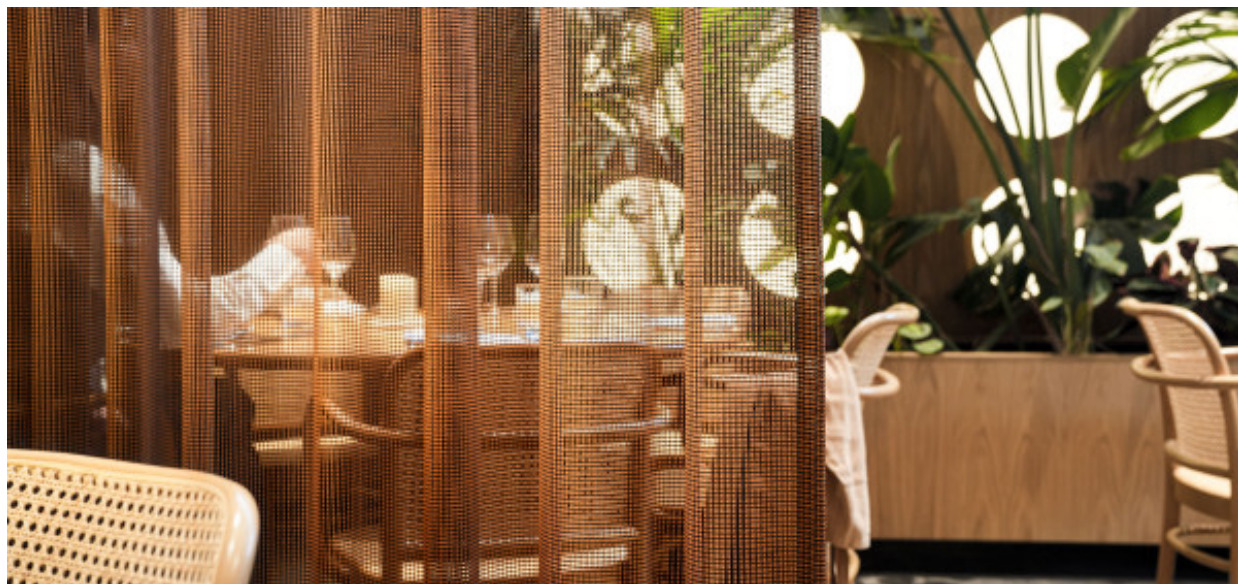

# Teon

8085.01 - 8085.12

product  
**Curtain**

description  
**Soft two-tonal floor-to-ceiling curtain fabric in a large scale open grid construction**

composition  
**100% polyester FR**

width  
**± 306 cm, ± 121 inches**