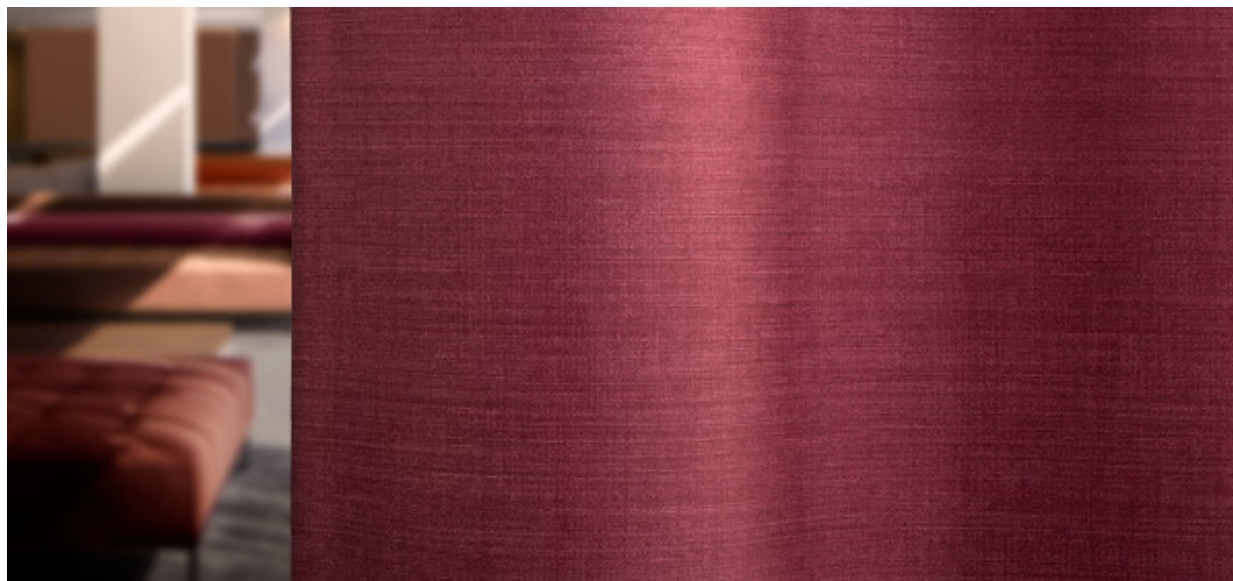

Sotra

8070.01 - 8070.24

product
Curtain

description
Natural silk look curtain fabric, black-out

composition
100% flame retardant polyester acrylic coating

width
± 283 cm, ± 111 inches

weight
± 778 gr/m², ± 25 oz/yd¹

sound absorption
ISO 354, alpha w
0.35

visual & thermal comfort
EN 410/EN 14501
Test available
AATCC 148
Test available

flame retardant
NFPA 701 (meth. 1 or 2) , Pass
EN 13773 , Class 1
BS 5867-2 , Type B
DIN 4102 , B1
Übereinstimmung , Pass
UNI VF 8456-8457 , Classe 1
CAN/ULC S109 , Pass
IMO 2010 FTP part 7 , Pass

colorfastness crocking
ISO 105-X12
wet 4-5 (scale 1-5) / dry 4-5 (scale 1-5)
AATCC 8 (solids)
wet 5 (scale 1-5) / dry 5 (scale 1-5)

colorfastness to light
ISO 105-B02
5 (scale 1-8)
AATCC 16.2 option 1 or 16.3 opt 3
4.5 (scale 1-5)

seam slippage
ASTM D434
warp 48 lbs / weft 53 lbs

labels

care

Shrinkage
Shrinkage 30° - warp -1%
Shrinkage 30° - weft -0.5%
Shrinkage 70° - warp -1.2%
Shrinkage 70° - weft -0.4%