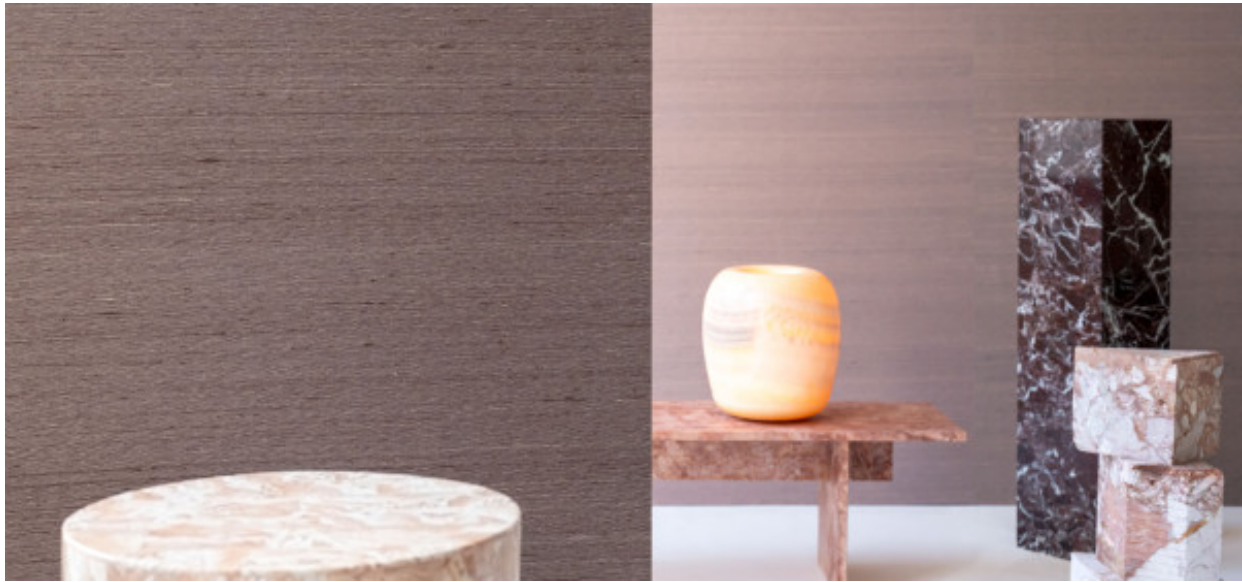

Sinkiang

2105.01 – 2105.09

Product

Wallcovering

Description

100% rough silk wallcovering with a matte two-tonal irregular and handcrafted look by using a horizontal slub yarn

Composition

100% silk on a non-woven backing