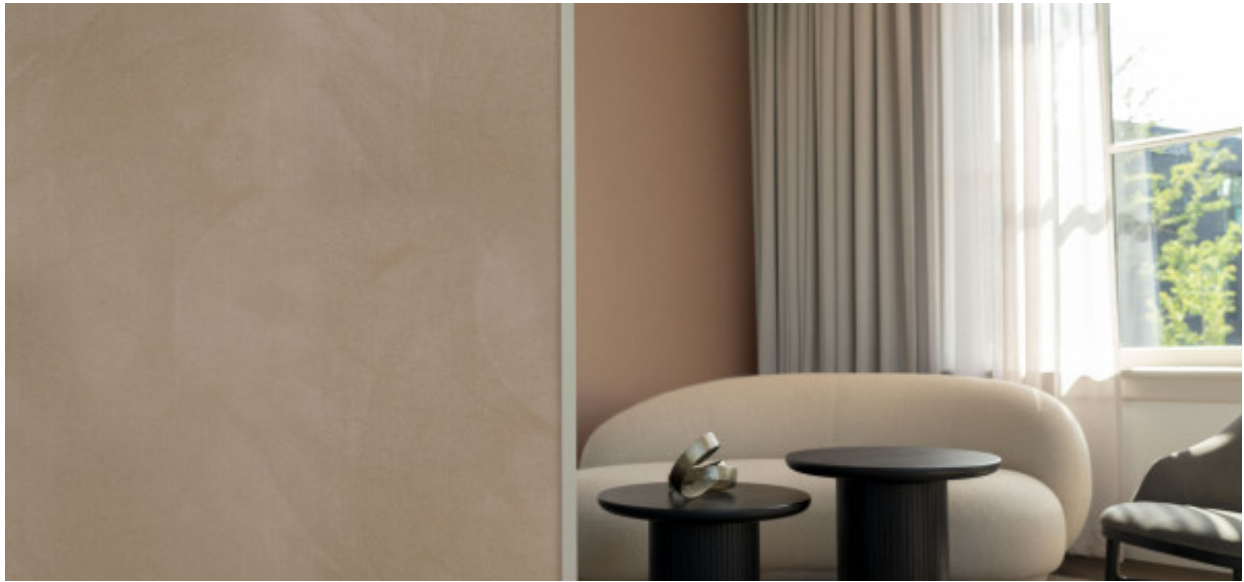

Morris

2102.01 – 2102.14

Product

Wallcovering

Description

Lively polyester FR wallcovering with a super-fine weave and a hand like suede or velvet in powdery, soft tones

Composition

100% polyester on a non-woven backing

Width

± 130 cm, ± 51 inches

Weight

± 330 gr/m², ± 14 oz/yd¹

Flame retardancy

**EN 13501 , B, s1 - d0
ASTM E84 , Pass, B**

Colorfastness to light

**ISO 105-B02
6-7 (scale 1-8)
AATCC 16.2 opt. 1 or 3 / FTM 191A, meth. 5660
4.5 (scale 1-5)**

Labels