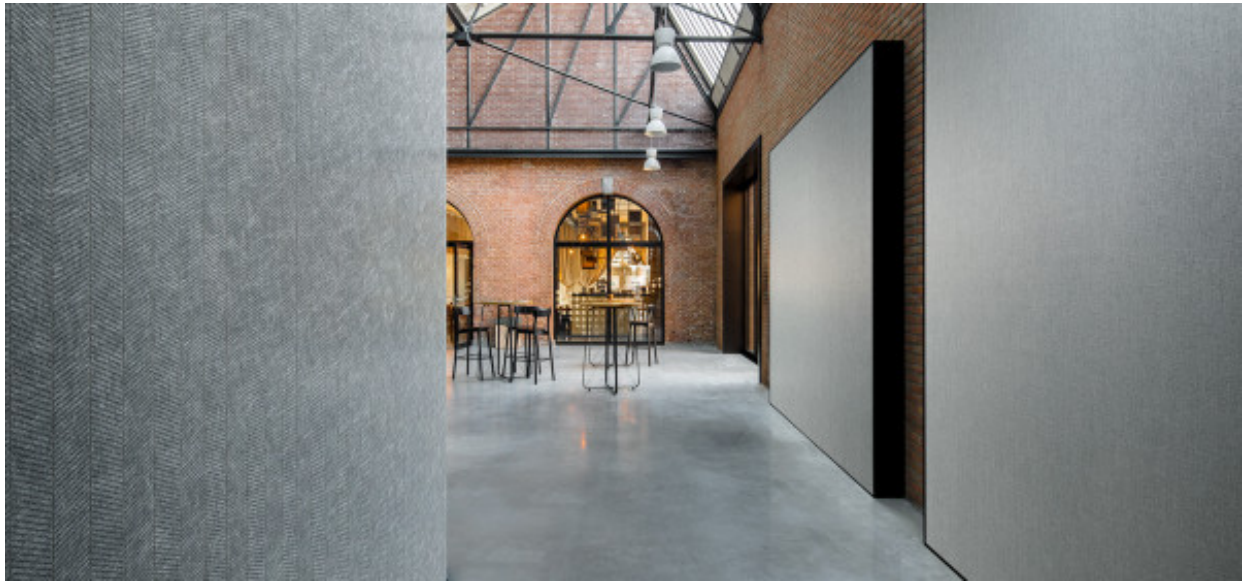

Lino

2618.50 - 2618.59

product

Wallcovering

description

Linen look

composition

70% woodpulp / 30% polyester on a paper backing