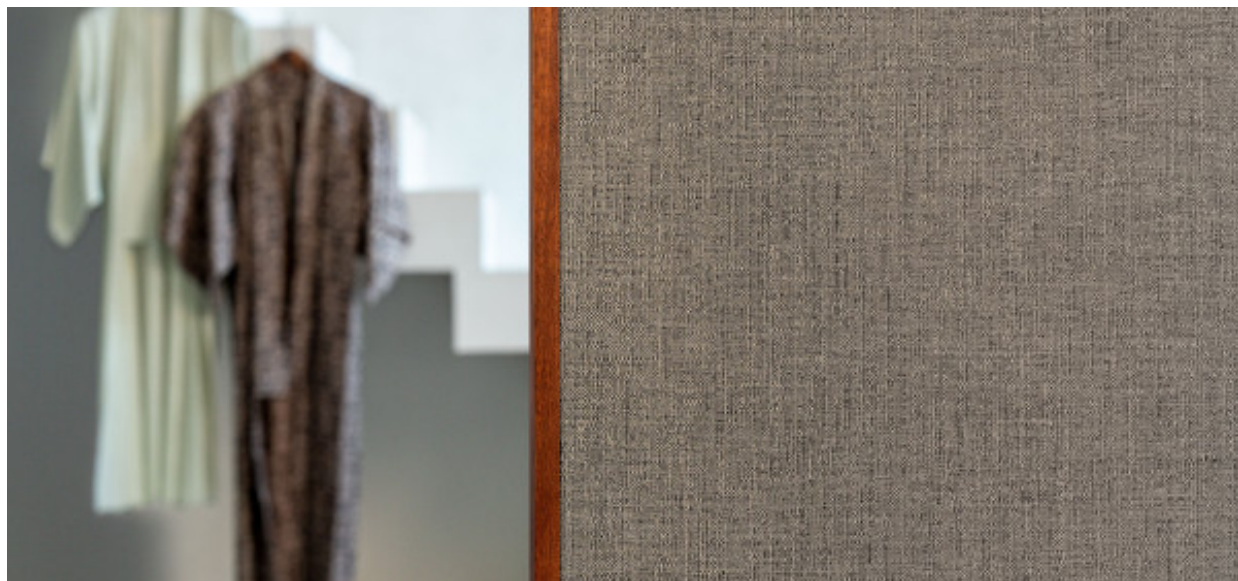

Ladon

2101.01 – 2101.09

Product

Wallcovering

Description

Linen-inspired woven polyester FR wallcovering with a non-directional, irregular and crafted structure in soft neutral tones

Composition

100% polyester FR on a non-woven backing