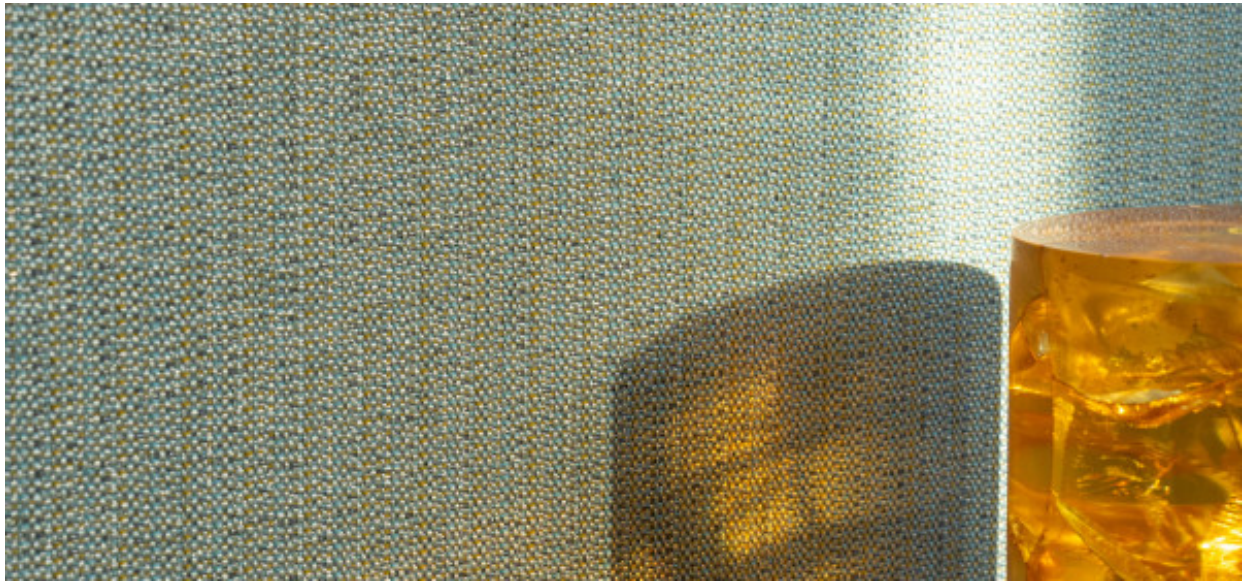

# Jewel

2110.01 – 2110.13

**Product**  
**Wallcovering**

**Description**  
**Multi-coloured polyethylene tape yarn wallcovering with post-consumer recycled content with a vertical, irregular stripe effect**

**Composition**  
**82% polyethylene / 18% recycled polyester on an acrylic backing or unbacked**

**Width**  
**± 134 cm, ± 53 inches**

**Weight**  
**± 310 gr/m<sup>2</sup>, ± 13 oz/yd<sup>1</sup>**

**Flame retardancy**  
**EN 13501 , B, s1 - d0**

**Colorfastness to light**  
**ISO 105-B02**  
8 (scale 1-8)  
**AATCC 16.2 opt. 1 or 3 / FTM 191A, meth. 5660**  
5 (scale 1-5)

**Labels**