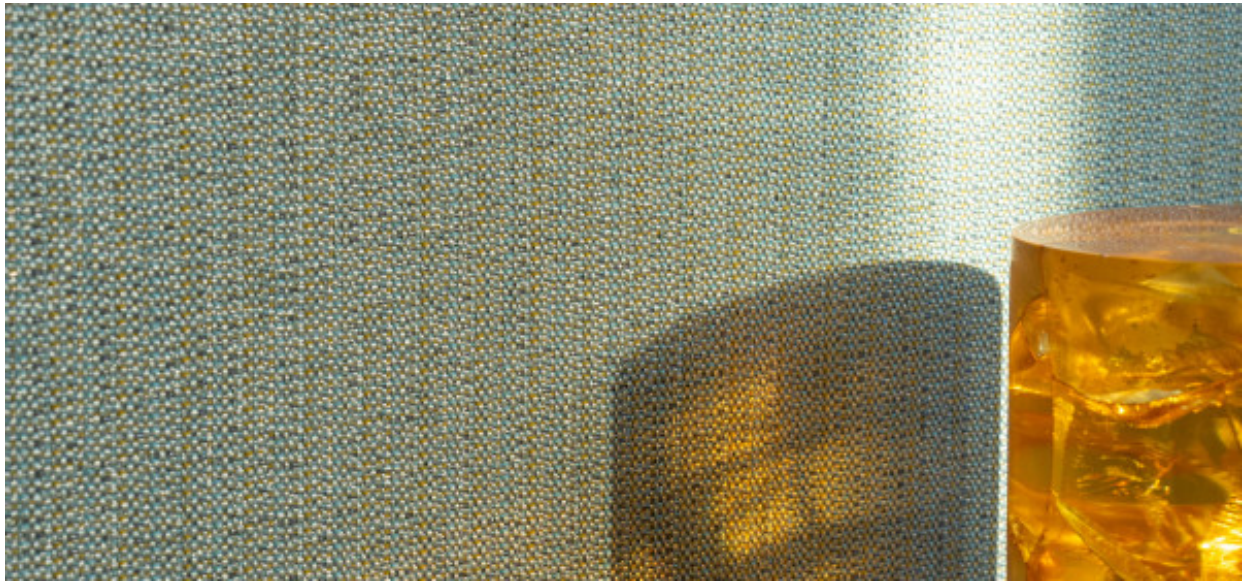

Jewel

2110.01 – 2110.13

Product
Wallcovering

Description
Multi-coloured polyethylene tape yarn wallcovering with post-consumer recycled content with a vertical, irregular stripe effect

Composition
82% polyethylene / 18% recycled polyester on a non-woven backing

Width
± 134 cm, ± 53 inches

Weight
± 310 gr/m², ± 13 oz/yd¹

Flame retardancy
EN 13501 , B, s1 - d0

Colorfastness to light
ISO 105-B02
8 (scale 1-8)
AATCC 16.2 opt. 1 or 3 / FTM 191A, meth. 5660
5 (scale 1-5)