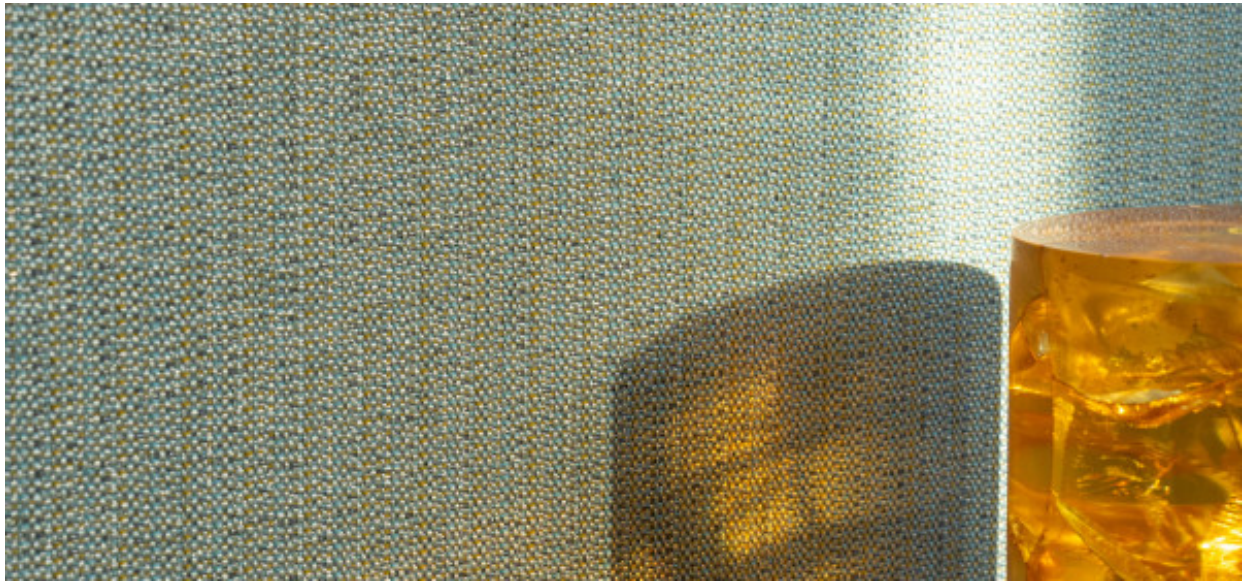

Jewel

2110.01 – 2110.13

product

Wallcovering

description

Multi-coloured polyethylene tape yarn wallcovering with post-consumer recycled content with a vertical, irregular stripe effect

composition

82% polyethylene / 18% recycled polyester on a non-woven backing

width

± 134 cm, ± 53 inches

weight

± 310 gr/m², ± 13 oz/yd¹

flame retardant

EN 13501 , B, s1 - d0

colorfastness to light

ISO 105-B02