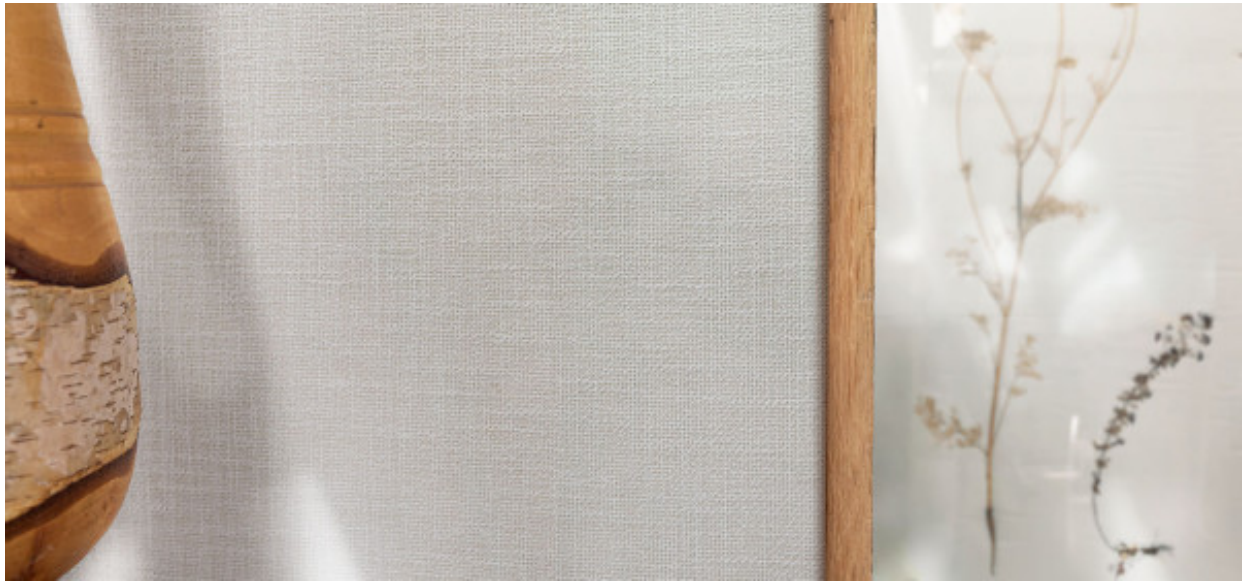

Ethnic Lino

2620.70 – 2620.74

Product

Wallcovering

Description

Coarsely woven handmade linen blend with thick bouclé yarn effect

Composition

52% linen / 38% viscose / 10% polyester on a paper backing

Width

± 137 cm, ± 54 inches

Weight

± gr/m², ± 25 oz/yd¹

Flame retardancy

**EN 13501 , B, s2 - d0
ASTM E84 , Pass, A**

Labels

Ethnic Lino